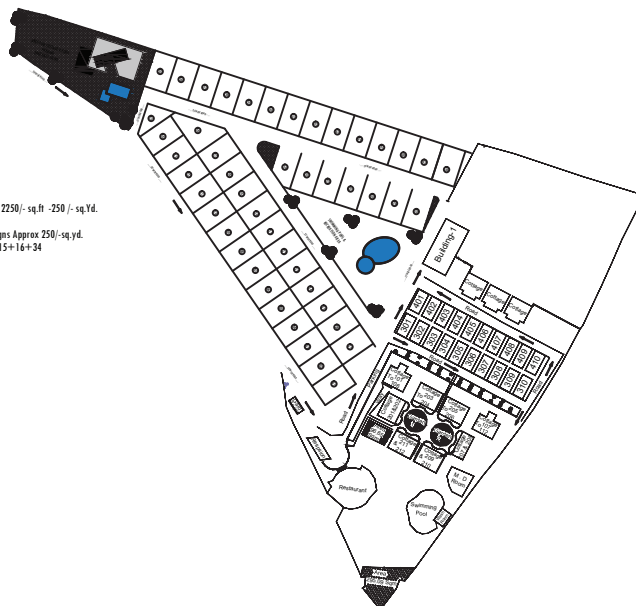

Location Advantage

Very Close to Jim Corbett National Park, A High Demand Tourist Destination

Around 60km From Major hill Station of Kumaon such as Nainital, Bhmtal, Ranikhet, etc

Surrounded by 250 Hotels & Resort

4.5 Hour Drive From Delhi/ NCR With Excellent Roads Connectivity

Property Amenities

Gated Community

Fitness Center with GYM, Workout Room

Restaurant

Ayurveda Naturopathy

24x7 Guards and CCTV

Conference Hall

Table Tennis, Snooker, Carrom

Swimming Pool

Common Area Maintenance

Luxurious Spa

Children Play Area

Layout Plan

OWNER- M/S CORBETT MAPLE BUILDCON
PROJECT- UTTARANCHAL JUNGLE FARMS
DRAWING TITEL- PLOTTING
DATE-