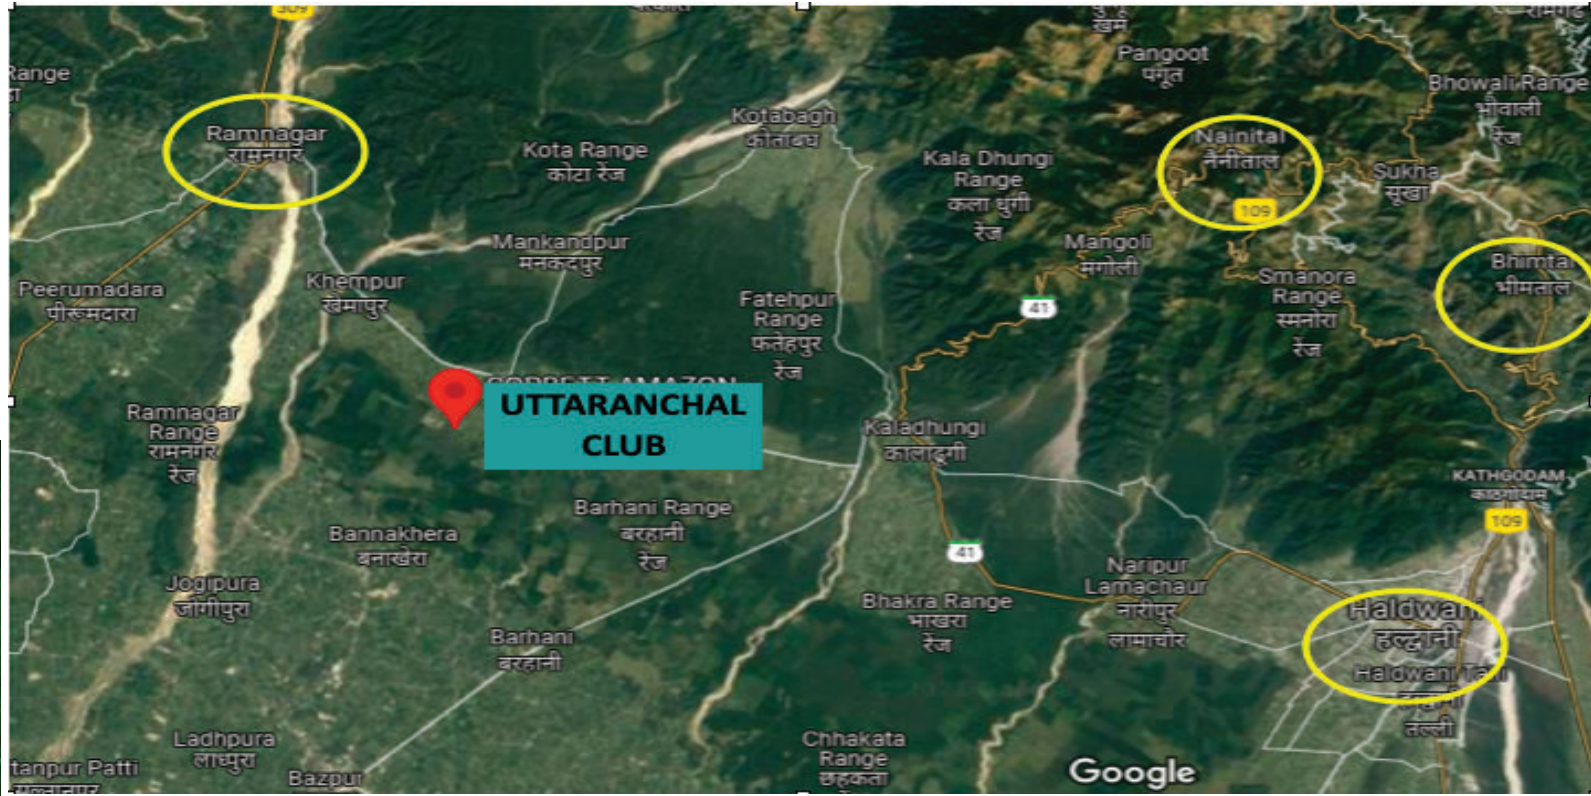

4.5 Hour Drive From Delhi/ NCR With Excellent Roads Connectivity

# Actual Image

# Google Location